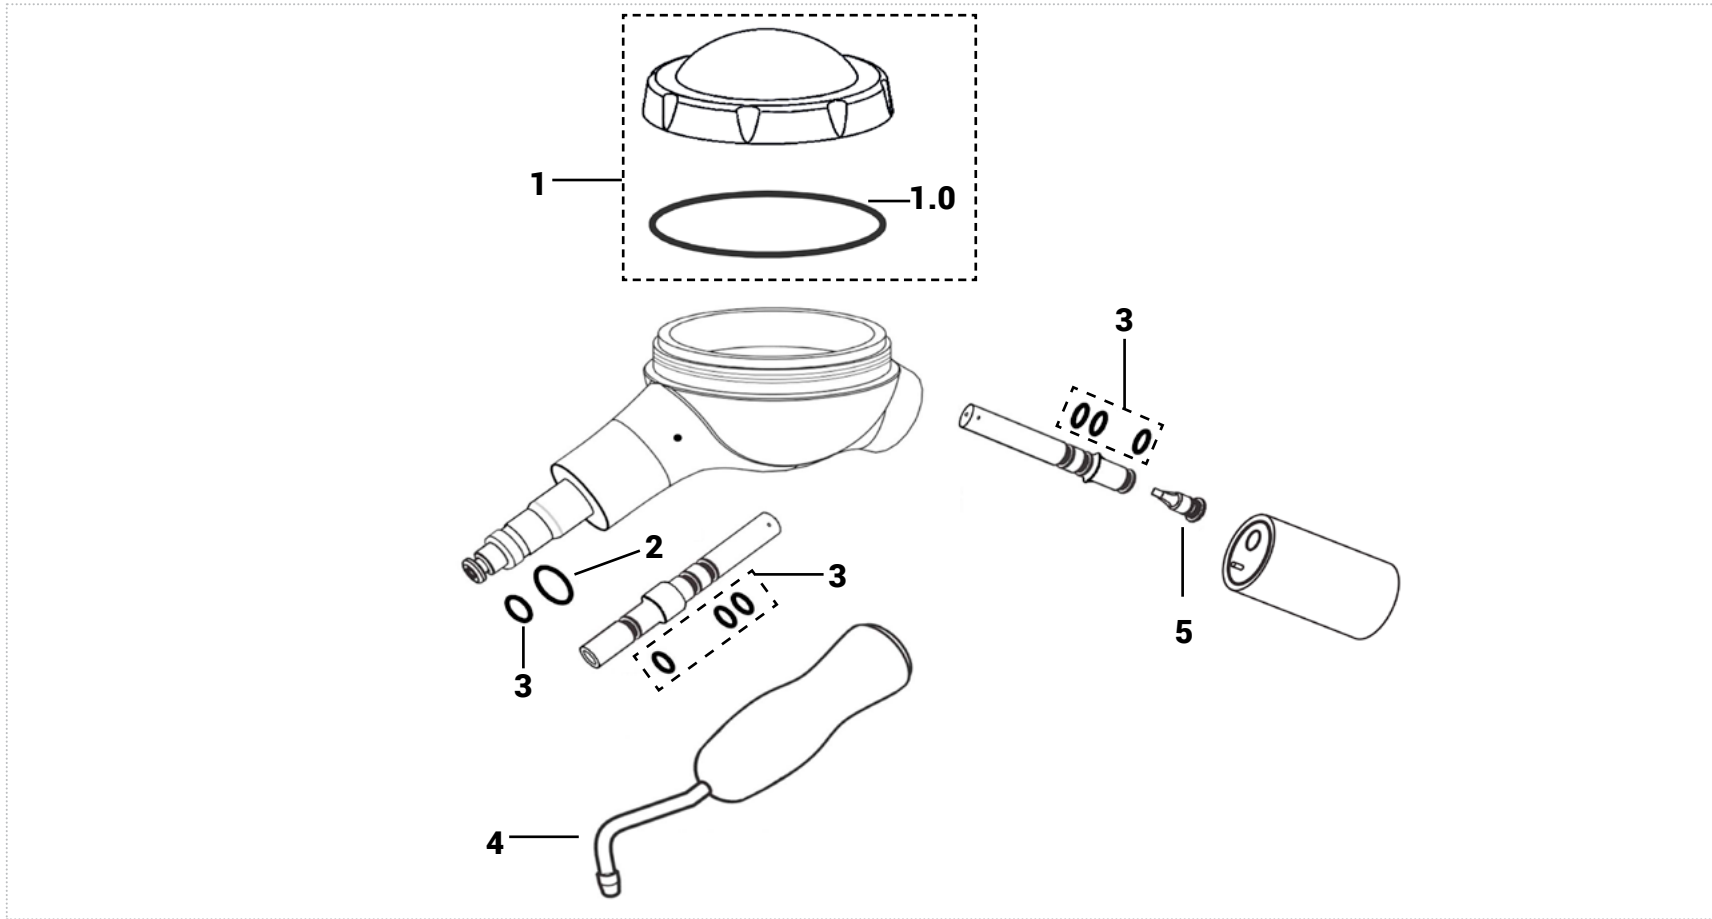

RICAMBI PER MANIPOLI SBIANCANTI

AIRFLOW HANDPIECE SPARE PARTS

Ivory®

	1	1.0	2	3	4	5
	Case cover	O-ring case cover	O-ring big tip coupling	O-ring small tip coupling and rear and front ducts	Nozzle	Non-return valve
Order code	PHV090.1	OIV901	OIV904	OIV902	PHV090.5	PHV090.6